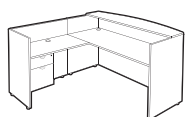

RECEPTION DESK

Genoa® desk and return complimented with Divide™ surface mounted panels.

Modular panels and transaction tops create an attractive and functional reception desk, with the added security of locking drawers.

OFFICES TO GO
Model: SLP115
71W X 71D X 42H
Reception Desk

SALE $629.00