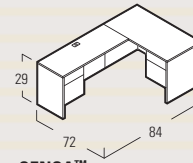

GENOA™
Package GEN0151AL
SALE **$629.00**