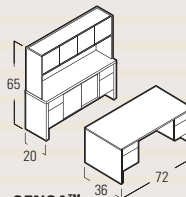

IN-STOCK LAMINATES

GENOA LAMINATES	AWH	QTM
	AVANT HONEY	QUARTERED MAHOGANY
	TMP	GRY
	TIGER MAPLE	GREY

GENOA™
Package GEN0110A
SALE **$1,359.00**