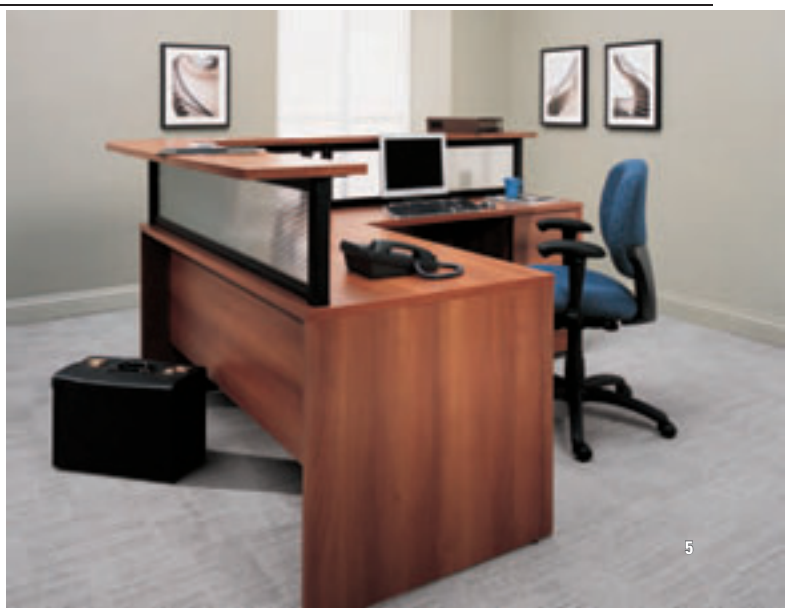

Instock Finishes

Base Metal

RECEPTION DESK

Genoa® desk and return complimented with Divide™ surface mounted panels.

Modular panels and transaction tops create an attractive and functional reception desk, with the added security of locking drawers.

OFFICES TO GO
Model: SLP115
71W X 71D X 42H
Reception Desk

SALE $629.00

ADAPTABILITIES
Model: ADAP457A
72W x 72D X 42H
An alternative option!

SALE $1,309.00

GENOA WITH DIVIDE
(shown right)
66W x 78D

SALE $1,499.00