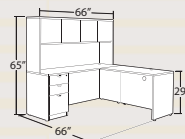

L-SHAPED DESK
66" x 60" (reversible)
Model: SLP123
SALE **$449.00**

CORNER WORKSTATION
66" with Rectangular Credenza (reversible)
Model: SLP121
SALE **$769.00**