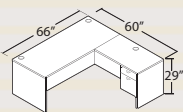

### Management Bow Front Desk with Rectangular Credenza

Model: SLP105 shown right in Dark Cherry (ADC).

SALE **\$1,089.00**

**SINGLE PEDESTAL DESK**  
60" x 30" (reversible)  
Model: SLP114  
SALE **\$299.00**