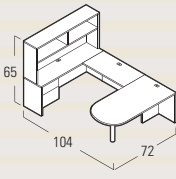

Adaptabilities®
Package ADAP151AL
SALE **$859.00**