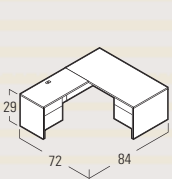

ADAPTABILITIES®

When planning your office with the versatile Adaptabilities, coordination of design and function is evident. Adaptabilities meets your needs – from reception areas to executive offices.