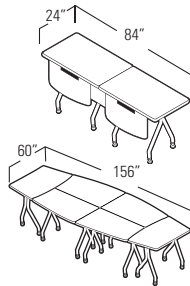

BUNGEE TABLES

Specifying tables has never been easier – BUNGEE comes complete with top, legs, and Bungee cords for an innovative table solution. Ideal for classrooms, training rooms and boardrooms, BUNGEE tables are quickly and easily reconfigured without ever needing a tool. Tops are 1" thick. Seating shown: Supra/Sonic.

BUNGEE TABLE
B2442RES/B42MP13/BSFMS
SALE $729.00

BUNGEE TABLE BK156S
SALE $1,739.00