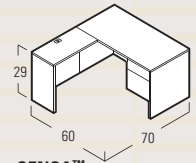

### IN-STOCK LAMINATES

GENOA LAMINATES	AWH	QTM
	AVANT HONEY	QUARTERED MAHOGANY
	TMP	GRY
	TIGER MAPLE	GREY

GENOA™  
Package GEN0110A  
SALE **\$1,359.00**

GENOA™  
Package GEN0151AL  
SALE **\$629.00**

GENOA™  
Package GEN0150DL  
SALE **\$459.00**